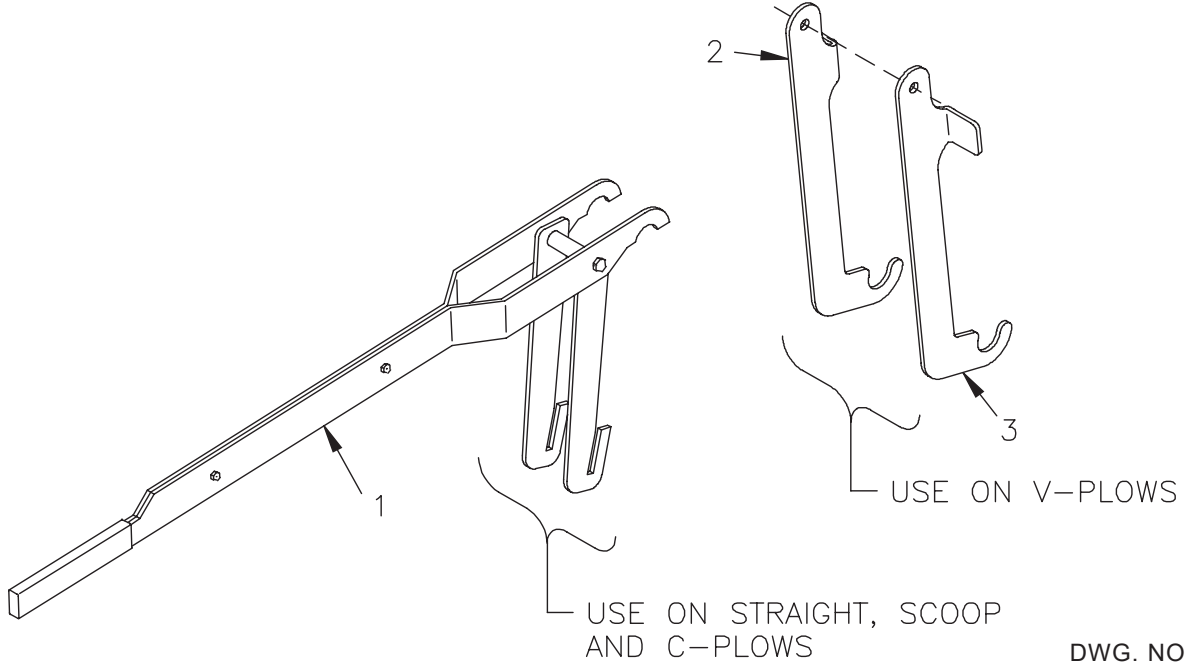

SECTION 8

TOOLS AND PAINT

PAGE 2

SPRING COMPRESSOR SERVICE KIT
TOUCH UP PAINT

SKID STEER SNOWPLOW ACCESSORIES

SPRING COMPRESSOR SERVICE KIT

DWG. NO. 6626

REF. NO.	PART NUMBER	DESCRIPTION	QTY.	REF. NO.	PART NUMBER	DESCRIPTION	QTY.
1	25011496	Spring Compressor Service Kit	1	3	2502772	RH Bottom Link, V-Plow	1
2	25012773	LH Bottom Link, V-Plow	1				

TOUCH UP PAINT

DWG. NO. 5737

REF. NO.	PART NUMBER	DESCRIPTION	QTY.	REF. NO.	PART NUMBER	DESCRIPTION	QTY.
1	921-001-416	Red Touch Up Paint	1	2	921-001-414	Black Touch Up Paint	1