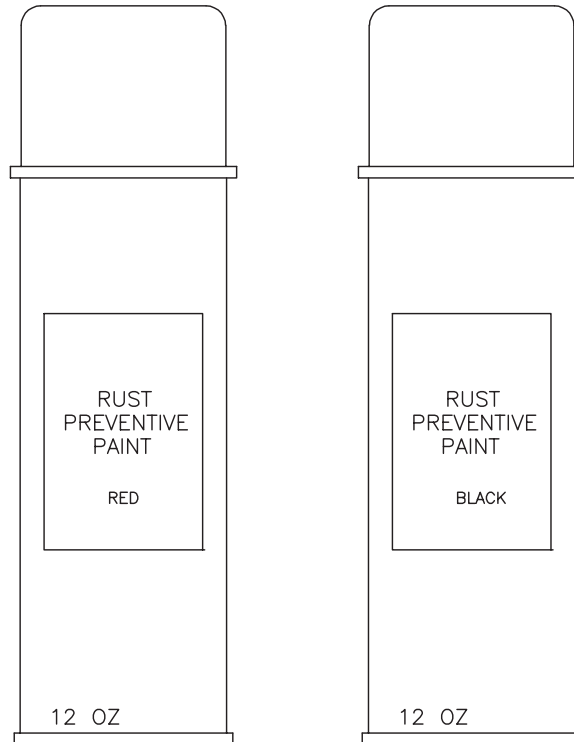

SECTION 8

TOOLS AND PAINT

PAGE 2

SPRING COMPRESSOR SERVICE KIT
TOUCH UP PAINT

SKID STEER SNOWPLOW ACCESSORIES

SPRING COMPRESSOR SERVICE KIT

DWG. NO. 6626

REF. NO.	PART NUMBER	DESCRIPTION	QTY.	REF. NO.	PART NUMBER	DESCRIPTION	QTY.
1	25011496	Spring Compressor Service Kit	1	3	2502772	RH Bottom Link, V-Plow	1
2	25012773	LH Bottom Link, V-Plow	1				

TOUCH UP PAINT

DWG. NO. 5737

REF. NO.	PART NUMBER	DESCRIPTION	QTY.	REF. NO.	PART NUMBER	DESCRIPTION	QTY.
1	921-001-416	Red Touch Up Paint	1	2	921-001-414	Black Touch Up Paint	1