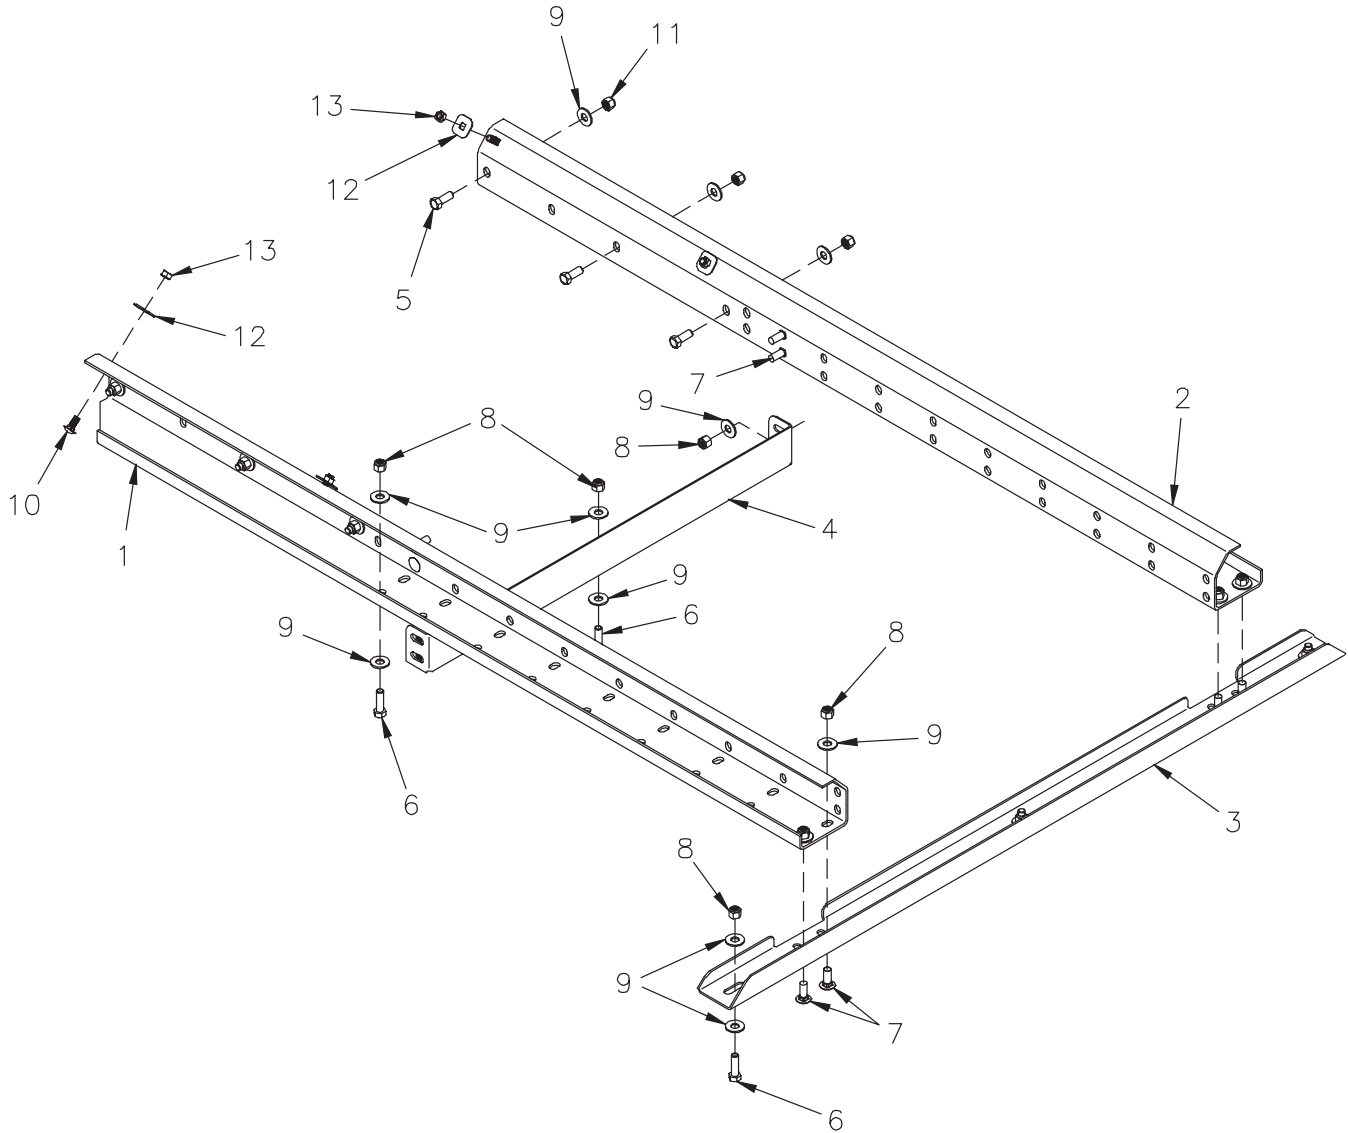

HINIKER RECEIVER HITCH SPREADER

VIBRATOR KIT

SEC 4

79204141 Receiver Hitch Spreader Vibrator Kit

DWG. NO. 7273

REF. NO.	PART NUMBER	DESCRIPTION	QTY.	REF. NO.	PART NUMBER	DESCRIPTION	QTY.
1	38812032	Vibrator Motor Power Cable, 25 Ft.	1	6	951-002-011	Lock Nut 5/16-18 Whiz Lock SS	2
	38812041	Vibrator Motor Extension Cable, 10 Ft.		7	951-003-013	Lock Nut 3/8-16 SS Nylon Insert	4
2	79204222	Vibrator 12V Z-80	1	8	952-002-013	Flat Washer 3/8 Inch SS	4
3	79204224	Vibrator Mount Plate	2	9	367-001-014	Plastic Cable Tie	6
4	950-001-314	Hex Head Cap Screw 3/8-16 x 1 1/2 SS	4	10	38812043	Vibrator Adapter Cable, In Cab	1
5	950-003-080	Carriage Bolt 5/16-18 x 3/4 SS	2				

HINIKER RECEIVER HITCH SPREADER

UTV MOUNT KIT

SEC
4

79204258 UTV Mount Kit

DWG. NO. 7361

REF. NO.	PART NUMBER	DESCRIPTION	QTY.	REF. NO.	PART NUMBER	DESCRIPTION	QTY.
1	79204293	UTV Mounting Rail RH	1	8	951-003-002	Lock Nut 3/8-16 Nylon	14
2	79204292	UTV Mounting Rail LH	1	9	952-002-003	Washer 3/8 Inch Standard	26
3	79204291	UTV Mounting Bar Inner	1	10	950-003-080	Carriage Bolt 5/16-18 x 3/4 SS	4
4	79204290	UTV Spacer Mounting Bar	1	11	951-005-051	Lock Nut 3/8-16, 2-Way	6
5	950-001-089	Hex Head Cap Screw 3/8-16 x 3/4 Gr. 5	6	12	79204162	Square Washer 5/16 Inch SS	A/R
6	950-001-106	Hex Head Cap Screw 3/8-16 x 1 1/4 Gr. 5	6	13	951-002-011	Whiz Lock Nut 5/16-18 SS	A/R
7	950-003-029	Carriage Bolt 3/8-16 x 1 Gr. 5	8				