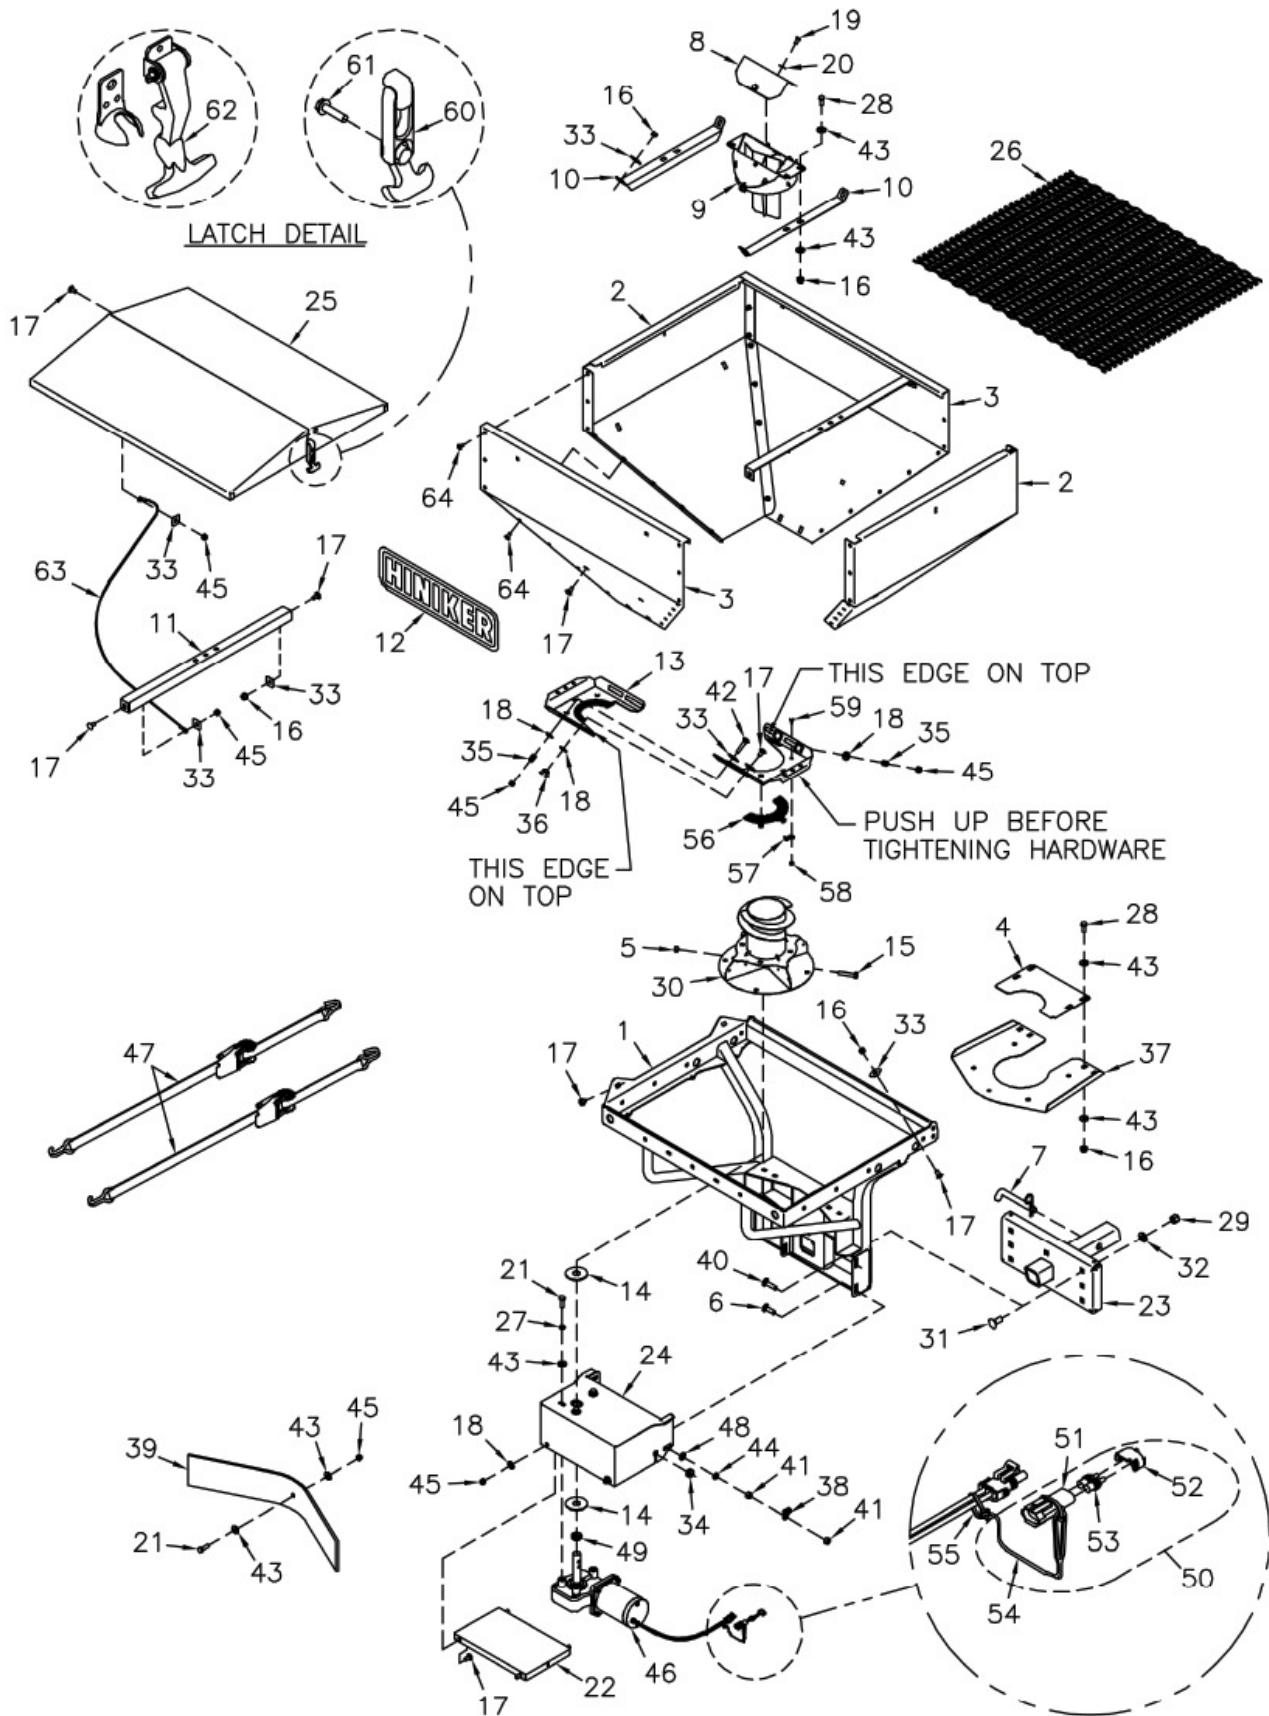

HINIKER RECEIVER HITCH SPREADER

HOPPER ASSEMBLIES

SEC 4

HINIKER RECEIVER HITCH SPREADER

REF. NO.	PART NUMBER	DESCRIPTION	QTY.	REF. NO.	PART NUMBER	DESCRIPTION	QTY.
1	79204153	Frame Weld	1	29	951-003-009	Hex Nut 1/2 Nylon Insert #5	7
2	79204355	Hopper End Panel Assy 6 Cu. Ft. (Shown)	2	30	79204170	Auger/Spinner Weld	1
	79204354	Hopper End Panel Assy 10 Cu. Ft.	2	31	950-003-028	Carriage Bolt 1/2-13 x 1 1/4 Gr. 5	7
3	79204353	Hopper Side Panel 6 Cu. Ft. (Shown)	2	32	952-003-004	Flat Washer 1/2 SAE	7
	79204352	Hopper Side Panel 10 Cu. Ft.	2	33	79204162	Washer 5/16 SS	18
4	79204233	Top Deflector Front	1	34	79204163	Grommet 5/16 I.D. 11/16 O.D.	1
5	951-003-001	Lock Nut 5/16-18 Nylon Insert	1	35	79204179	Compression Spring	2
6	950-003-007	Carriage Bolt 3/8-16 x 1 1/4	1	36	951-005-102	Wing Nut 5/16-18 SS	2
7	79204190	Hitch Pin 5/8 Dia.	1	37	79204160	Top Deflector	1
8	79204159	Auger Cover	1	38	720-02399	Cable Clamp 3/8	1
9	79204178	Auger Trough Assembly	1	39	79204158	Deflector	1
10	79204349	Angle Brace	2	40	950-003-029	Carriage Bolt 3/8-16UNC x 1	3
11	79204347	Cross Brace 6 Cu. Ft.	2	41	951-001-005	Hex Nut 3/8-16	5
	79204348	Cross Brace 10 Cu. Ft.	2	42	950-003-085	Carriage Bolt 5/16-18 x 1 1/2 SS	2
12	79204093	Decal Hiniker	1	43	952-002-022	Flat Washer 5/16 Standard SS	17
13	79204262	Bottom Panel (For Brush)	2	44	952-001-007	Lock Washer Split 3/8	4
	79204186	Bottom Panel (Not For Brush)	2	45	951-003-015	Lock Nut 5/16-18UNC Nylon Insert SS	11
14	79202483	Bearing Shield	2	46	79204223	1/4 HP RA Gear Motor Assy	1
15	950-001-095	Hex Head Cap Screw 5/16-18NCx1 3/4 Gr. 5	1	47	79204200	Ratchet Strap 6 Ft.	2
16	951-002-011	Lock Nut 5/16-18NC Whiz SS	A/R	48	952-002-003	Flat Washer 3/8	4
17	950-003-077	Carriage Bolt 5/16-18NC x 5/8 SS	20	49	79204254	Shaft Seal 3/4	1
18	061916	Flat Washer 3/8 SAE SS	8	50	79204303	Female Cover Assy	1
19	950-001-319	Hex Head Cap Screw 1/4-20 x 1/2 SS	2	51	38400029	Connector Metri-Pack 480 Male	1
20	952-004-062	Flat Washer 1/4 SS	2	52	38400028	Secondary Lock Metri-Pack 480	1
21	950-001-287	Hex Head Cap Screw 5/16-18UNC x 1" SS	4	53	38400034	Seal Plug 480 Cavity	2
22	79204157	Bottom Cover	1	54	36716025	Nylon Lanyard 8"	1
23	79204156	Receiver Mount Weld 2"	1	55	367-001-014	Plastic Cable Tie 3/8 x 8 Black	A/R
24	79204171	Front Panel Motor Enclosure	1	56	79204261	Inverted Auger Disc Brush	2
25	79204327	Cover Assembly 6 Cu. Ft. Latch #60	1	57	79204263	Brush Clip	6
	79204185	Cover Assembly 6 Cu. Ft. Latch #62	1	58	951-003-018	Lock Nut #10-24 Nylon Insert SS	6
	79204328	Cover Assembly 10 Cu. Ft. Latch #60	1	59	950-003-071	Carriage Bolt #10-24 x 1/2 SS	6
	79204195	Cover Assembly 10 Cu. Ft. Latch #62	1	60	79204326	Latch Assy	2
26	79204161	Hopper Grid 6 Cu. Ft.	1	61	950-002-033	Whiz Lock Bolt #10-24 x 3/4 SS	6
	79204193	Hopper Grid 10 Cu. Ft.	1	62	79204183	Rubber Latch Assembly	A/R
27	061917	Lock Washer 5/16 SS	3	63	79204325	Safety Cable Assembly	2
28	950-001-330	Hex Head Cap Screw 5/16-18NC x 3/4 SS	6	64	950-004-127	Button Head Socket Cap Screw 1/4-20 x 1/2 SS	A/R

SCS 4