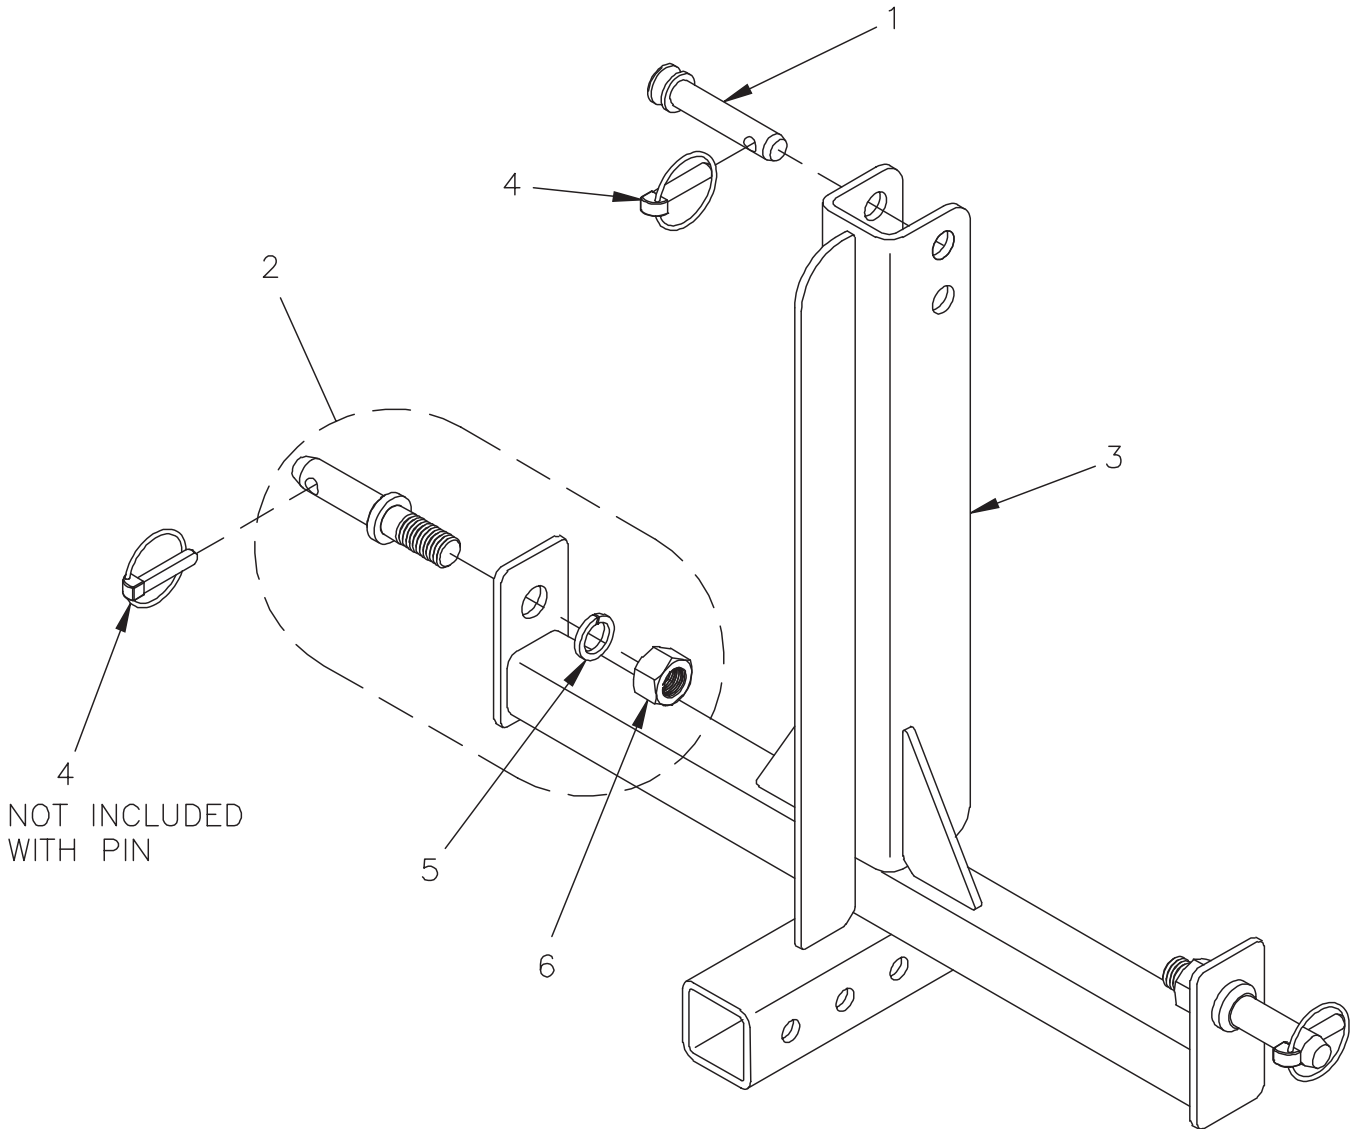

SEC 4

SKID STEER MOUNT KIT

79204334 Skid Steer Mount Kit

DWG. NO. 7502

REF. NO.	PART NUMBER	DESCRIPTION	QTY.	REF. NO.	PART NUMBER	DESCRIPTION	QTY.
1	79204329	Frame Weldment Tail Gate Spreader	1				

HINIKER RECEIVER HITCH SPREADER

CAT. I 3-POINT HITCH MOUNT KIT

SEC
4

79204256 Cat 1 3-Point Hitch Mount Kit

DWG. NO. 7363

REF. NO.	PART NUMBER	DESCRIPTION	QTY.	REF. NO.	PART NUMBER	DESCRIPTION	QTY.
1	36360402	Top Link Pin Cat 1	1	4	81004481	Lynch Pin	3
2	30002234	Lower Hitch Pin Cat 1	2	5	952-001-008	Lock Washer 7/8 Inch	A/R
3	79204264	3-Point Attachment Weldment Spreader	1	6	951-001-021	Hex Nut 7/8-14	A/R