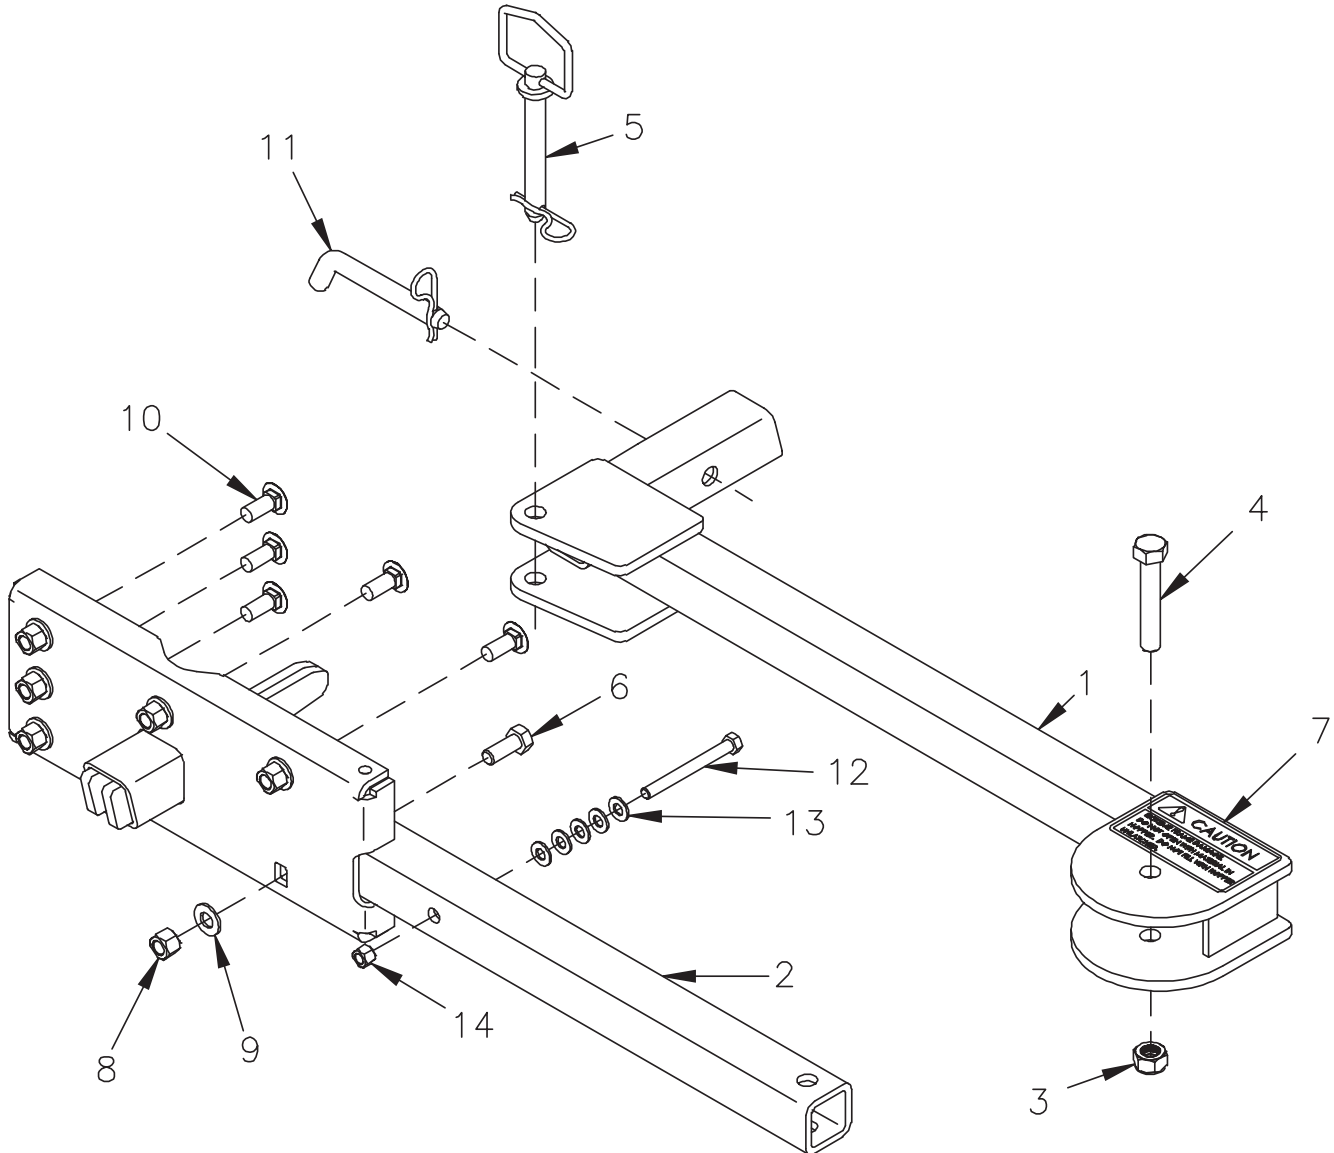

HINIKER RECEIVER HITCH SPREADER

SWING AWAY HOPPER KIT

SEC 4

79204139 Swing Away Hopper Kit

DWG. NO. 7305

REF. NO.	PART NUMBER	DESCRIPTION	QTY.	REF. NO.	PART NUMBER	DESCRIPTION	QTY.
1	79204203	Pivot Weldment Receiver Hitch	1	8	951-003-009	Hex Nut 1/2 Nylon Insert #5	6
2	79204204	Pivot Weldment Spreader Side	1	9	952-003-004	Washer Flat 1/2 SAE	6
3	951-005-044	Lock Nut 5/8-11 2 Way	1	10	950-003-028	Carriage Bolt 1/2-13 x 1 1/4	5
4	950-001-164	Hex Head Cap Screw 5/8-11 x 3 1/2 Gr. 5	1	11	79204190	Hitch Pin 5/8 x 4	1
5	79204205	Hitch Pin 5/8 x 4 1/4	1	12	031-06113	Hex Head Cap Screw 3/8-16 x 3 Gr. 5	1
6	950-001-111	Hex Head Cap Screw 1/2-13 x 1 1/4 Gr. 5	1	13	952-002-003	Flat Washer 3/8 Inch	A/R
7	79204206	Decal Caution	1	14	951-005-003	Lock Nut 3/8-16 Mac	1