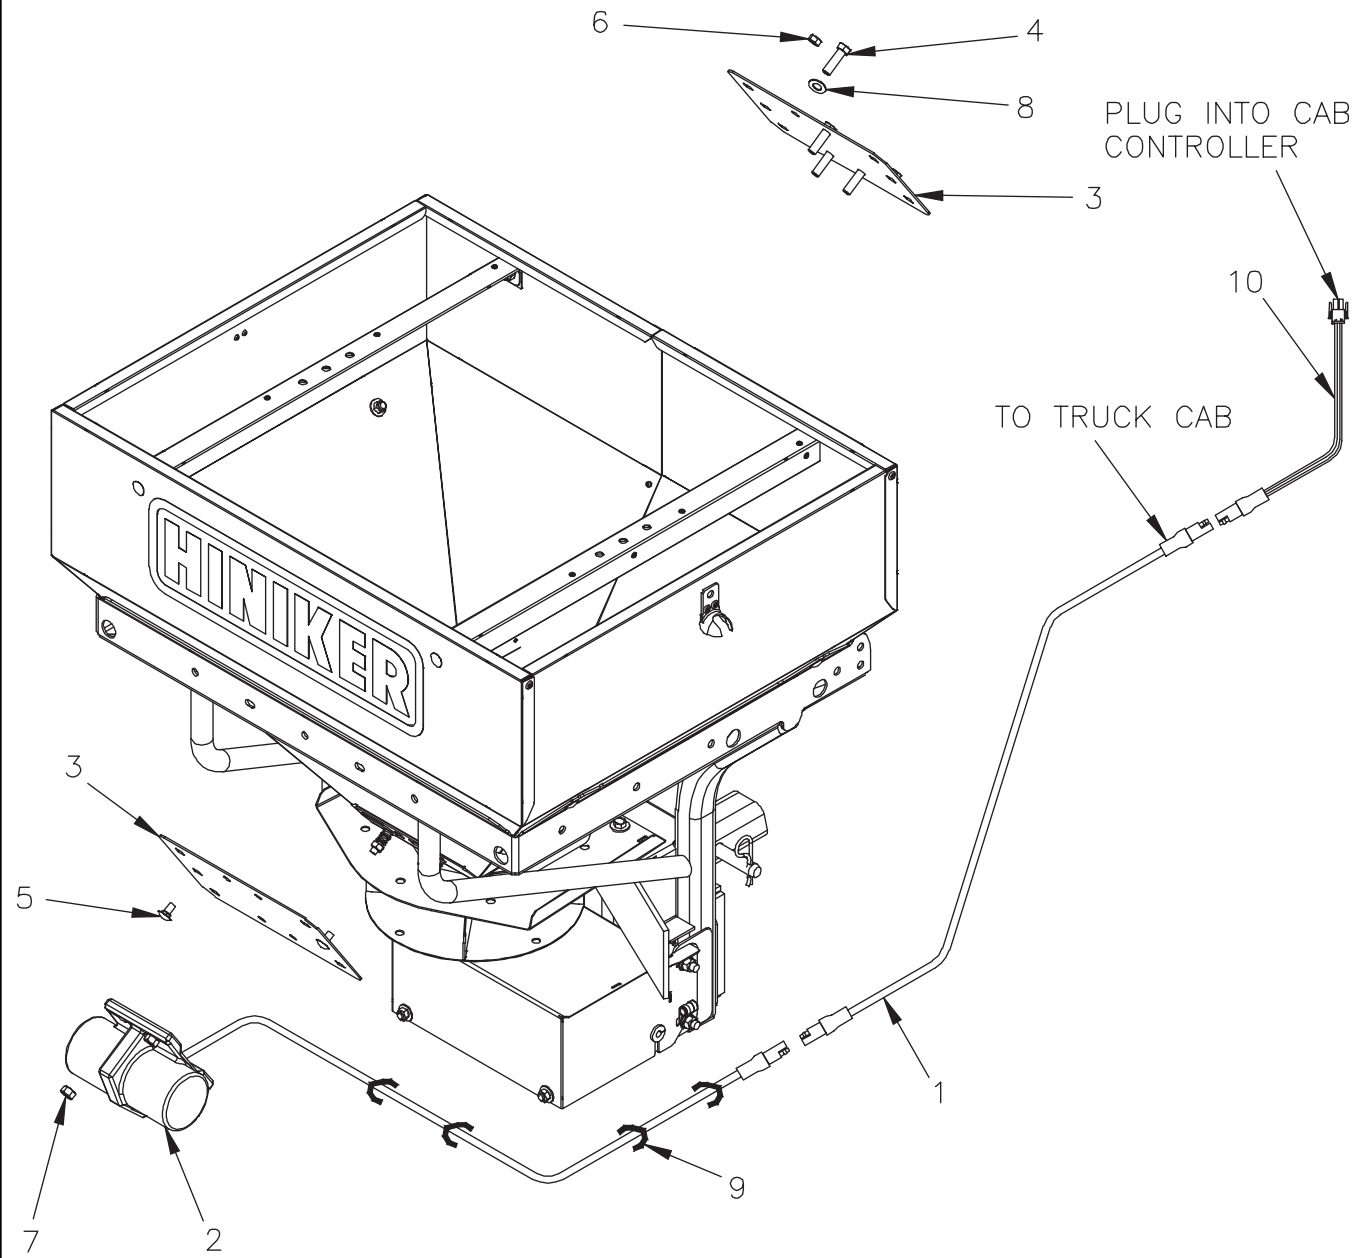

SCS 4

HINIKER RECEIVER HITCH SPREADER

ELECTRICAL ASSEMBLY

SEC 4

DWG. NO. 7304

REF. NO.	PART NUMBER	DESCRIPTION	QTY.	REF. NO.	PART NUMBER	DESCRIPTION	QTY.
1	79204232	Controller Assembly Receiver Spreader	1	8	79204303	Female Cover Assembly	2
2	38812031	Power Cable Drive Motor, 25 Ft.	1	9	38472327	Connector Metri-Pack 480 Female	1
	38812042	Power Cable Drive Motor, 10 Ft.		10	38400028	Secondary Lock Metri-Pack 480	3
3	79204223	1/4 HP RA Gear Motor Assembly	1	11	38400034	Seal Plug 480	6
4	38812039	Power Cable Receiver Hitch Spreader	1	12	36716025	Nylon Lanyard 8"	3
5	38812032	Vibrator Motor Power Cable, 25 Ft.	1	13	367-001-014	Plastic Cable Tie 3/16 x 8 Black	5
	38812041	Vibrator Motor Extension Cable, 10 Ft.		14	38400029	Connector Metri-Pack 480 Male	2
6	79204222	Vibrator 12V Z-80	1	15	38812043	Vibrator Motor Cable, In Cab	1
7	79204302	Male Cover Assembly	1				

HINIKER RECEIVER HITCH SPREADER

VIBRATOR KIT

SEC 4

79204141 Receiver Hitch Spreader Vibrator Kit

DWG. NO. 7273

REF. NO.	PART NUMBER	DESCRIPTION	QTY.	REF. NO.	PART NUMBER	DESCRIPTION	QTY.
1	38812032	Vibrator Motor Power Cable, 25 Ft.	1	6	951-002-011	Lock Nut 5/16-18 Whiz Lock SS	2
	38812041	Vibrator Motor Extension Cable, 10 Ft.		7	951-003-013	Lock Nut 3/8-16 SS Nylon Insert	4
2	79204222	Vibrator 12V Z-80	1	8	952-002-013	Flat Washer 3/8 Inch SS	4
3	79204224	Vibrator Mount Plate	2	9	367-001-014	Plastic Cable Tie	6
4	950-001-314	Hex Head Cap Screw 3/8-16 x 1 1/2 SS	4	10	38812043	Vibrator Adapter Cable, In Cab	1
5	950-003-080	Carriage Bolt 5/16-18 x 3/4 SS	2				