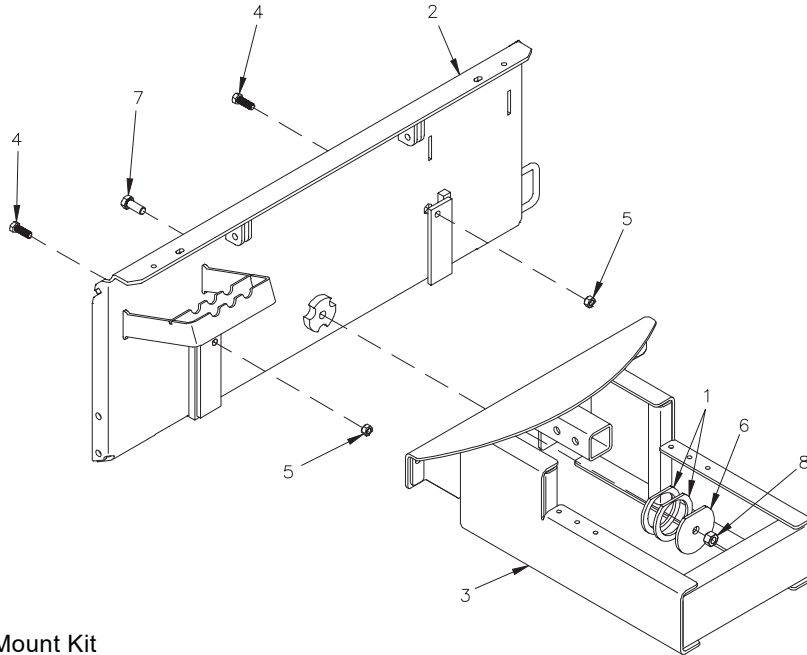

HINIKER RECEIVER HITCH SPREADER

UTV MOUNT KIT

SEC
4

79204258 UTV Mount Kit

DWG. NO. 7361

REF. NO.	PART NUMBER	DESCRIPTION	QTY.	REF. NO.	PART NUMBER	DESCRIPTION	QTY.
1	79204293	UTV Mounting Rail RH	1	8	951-003-002	Lock Nut 3/8-16 Nylon	14
2	79204292	UTV Mounting Rail LH	1	9	952-002-003	Washer 3/8 Inch Standard	26
3	79204291	UTV Mounting Bar Inner	1	10	950-003-080	Carriage Bolt 5/16-18 x 3/4 SS	4
4	79204290	UTV Spacer Mounting Bar	1	11	951-005-051	Lock Nut 3/8-16, 2-Way	6
5	950-001-089	Hex Head Cap Screw 3/8-16 x 3/4 Gr. 5	6	12	79204162	Square Washer 5/16 Inch SS	A/R
6	950-001-106	Hex Head Cap Screw 3/8-16 x 1 1/4 Gr. 5	6	13	951-002-011	Whiz Lock Nut 5/16-18 SS	A/R
7	950-003-029	Carriage Bolt 3/8-16 x 1 Gr. 5	8				

HINIKER RECEIVER HITCH SPREADER

SKID STEER MOUNT KIT

79204255 Skid Steer Mount Kit

DWG. NO. 7362

REF. NO.	PART NUMBER	DESCRIPTION	QTY.	REF. NO.	PART NUMBER	DESCRIPTION	QTY.
1	79204296	Spacer Ring 4" Diameter	2	5	10304	Lock Nut 1/2-13	2
2	25012719	Mount Plate Weldment	1	6	79204295	Washer 4" Diameter	1
3	79204289	Skid Steer Attach Weldment	1	7	950-001-087	Hex Head Cap Screw 5/8-11 x 1 1/2 Gr. 5	1
4	950-001-125	Hex Head Cap Screw 1/2-13 x 1 1/2 Gr. 5	2	8	951-005-044	Lock Nut 2-Way 5/8-11	1