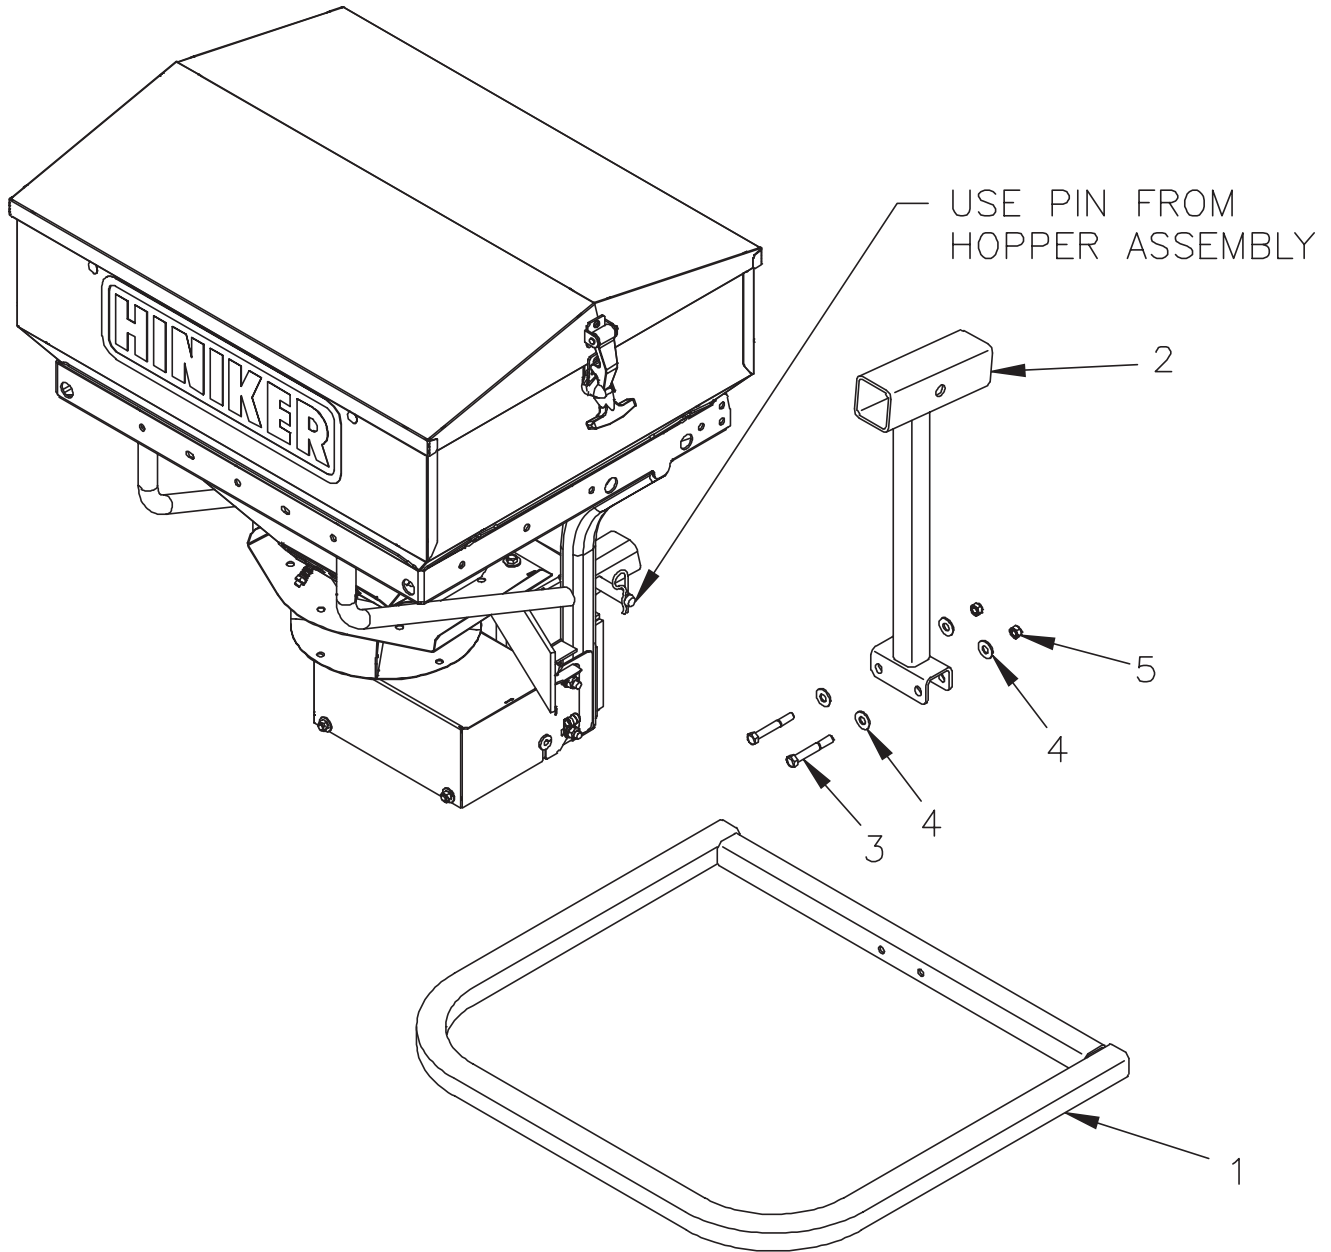

HINIKER RECEIVER HITCH SPREADER

HOPPER STAND KIT

SEC 4

79204140 Hopper Stand Kit

DWG. NO. 7281

REF. NO.	PART NUMBER	DESCRIPTION	QTY.	REF. NO.	PART NUMBER	DESCRIPTION	QTY.
1	79204229	Hopper Stand Base Weldment	1	4	952-002-003	Flat Washer 3/8 Standard	4
2	79204231	Hopper Stand Top Weldment	1	5	951-005-003	Lock Nut 3/8-16 Mac Lock	2
3	031-06112	Hex Head Cap Screw 3/8-16 x 2 3/4 Gr. 5	2