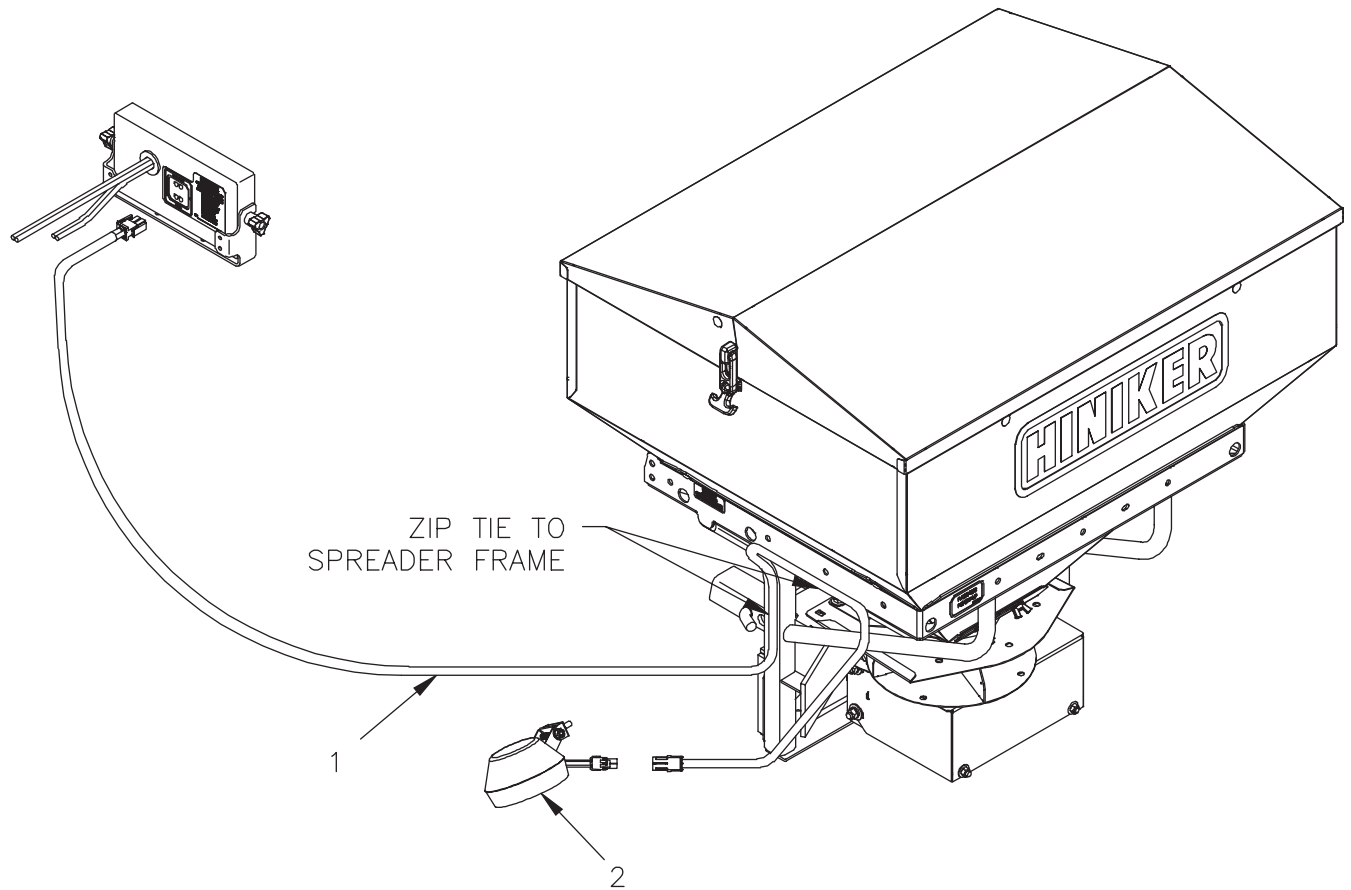

HINIKER RECEIVER HITCH SPREADER

WORK LIGHT OPTION

SEC 4

79204337 Work Light Kit

DWG. NO. 7642

REF. NO.	PART NUMBER	DESCRIPTION	QTY.	REF. NO.	PART NUMBER	DESCRIPTION	QTY.
1	38812046	28' Work Light Harness	1	2	79204338	Work Light Assembly, Spreader Receiver Hitch	1