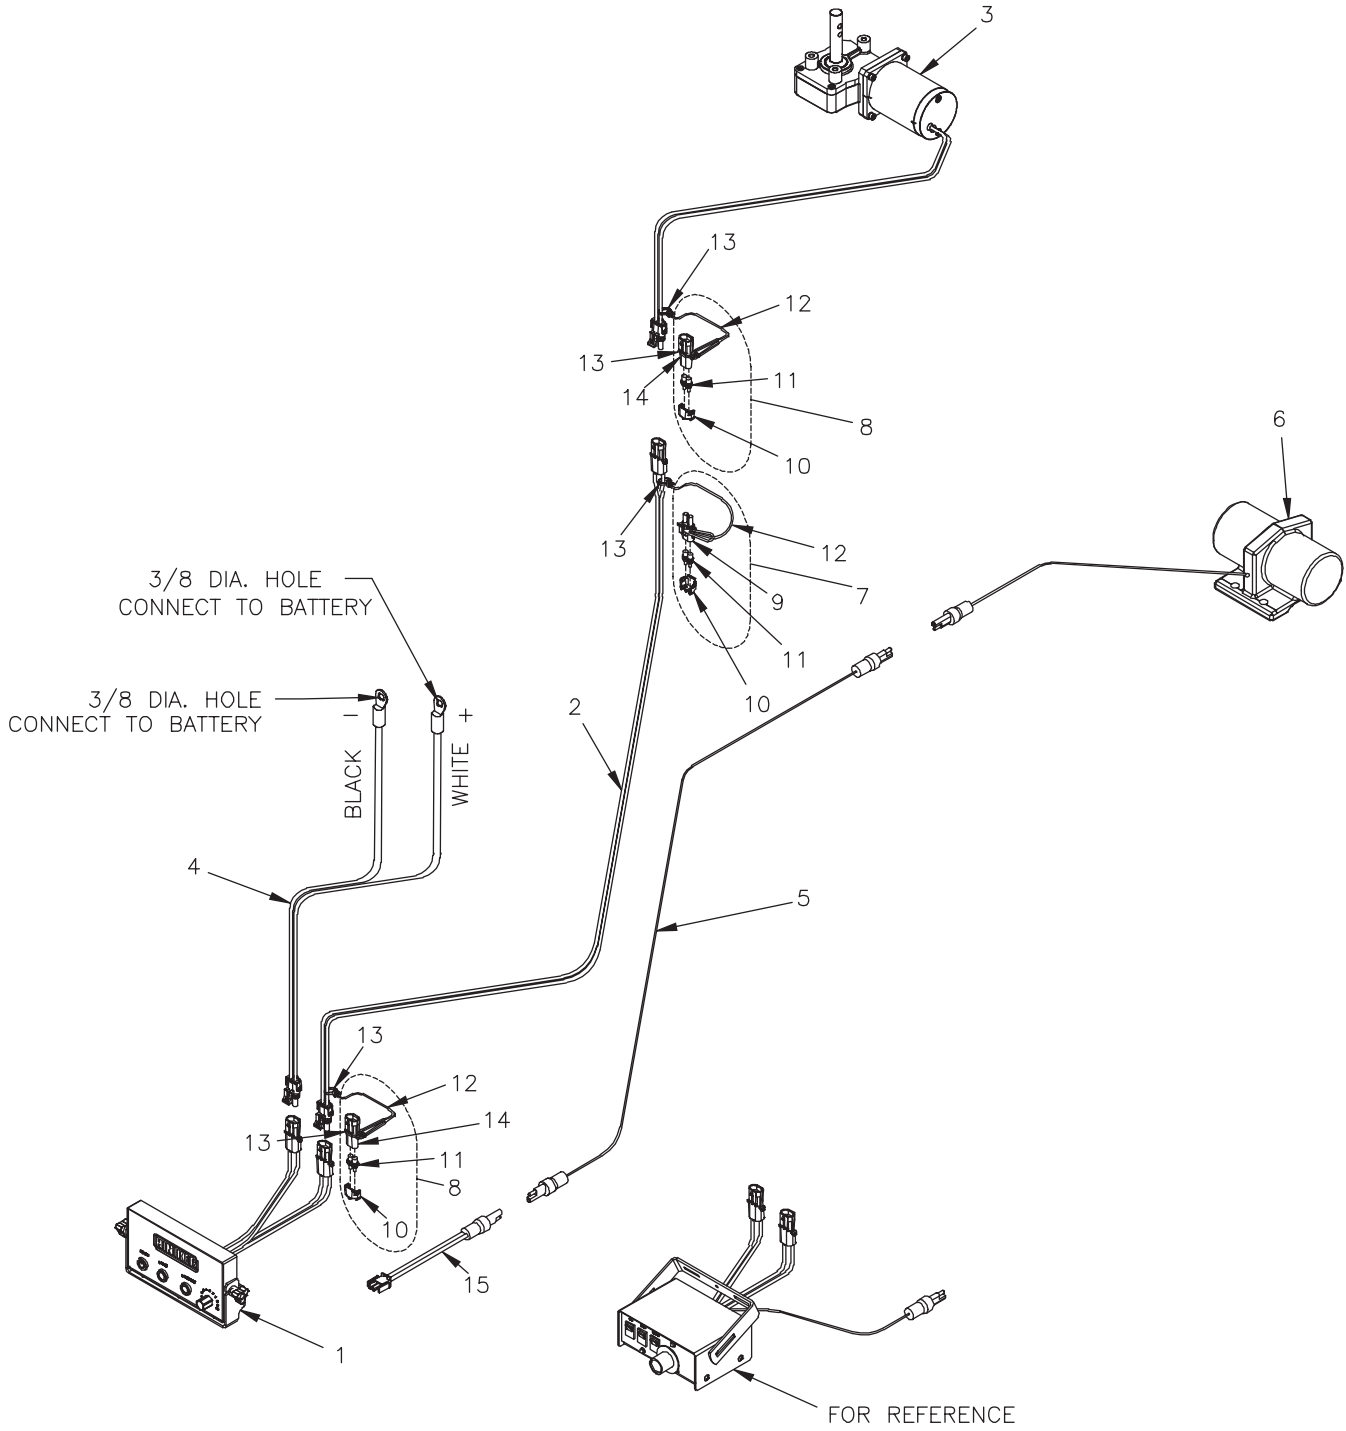

SCS 4

HINIKER RECEIVER HITCH SPREADER

ELECTRICAL ASSEMBLY

SEC 4

DWG. NO. 7304

REF. NO.	PART NUMBER	DESCRIPTION	QTY.	REF. NO.	PART NUMBER	DESCRIPTION	QTY.
1	79204232	Controller Assembly Receiver Spreader	1	8	79204303	Female Cover Assembly	2
2	38812031	Power Cable Drive Motor, 25 Ft.	1	9	38472327	Connector Metri-Pack 480 Female	1
	38812042	Power Cable Drive Motor, 10 Ft.		10	38400028	Secondary Lock Metri-Pack 480	3
3	79204223	1/4 HP RA Gear Motor Assembly	1	11	38400034	Seal Plug 480	6
4	38812039	Power Cable Receiver Hitch Spreader	1	12	36716025	Nylon Lanyard 8"	3
5	38812032	Vibrator Motor Power Cable, 25 Ft.	1	13	367-001-014	Plastic Cable Tie 3/16 x 8 Black	5
	38812041	Vibrator Motor Extension Cable, 10 Ft.		14	38400029	Connector Metri-Pack 480 Male	2
6	79204222	Vibrator 12V Z-80	1	15	38812043	Vibrator Motor Cable, In Cab	1
7	79204302	Male Cover Assembly	1				