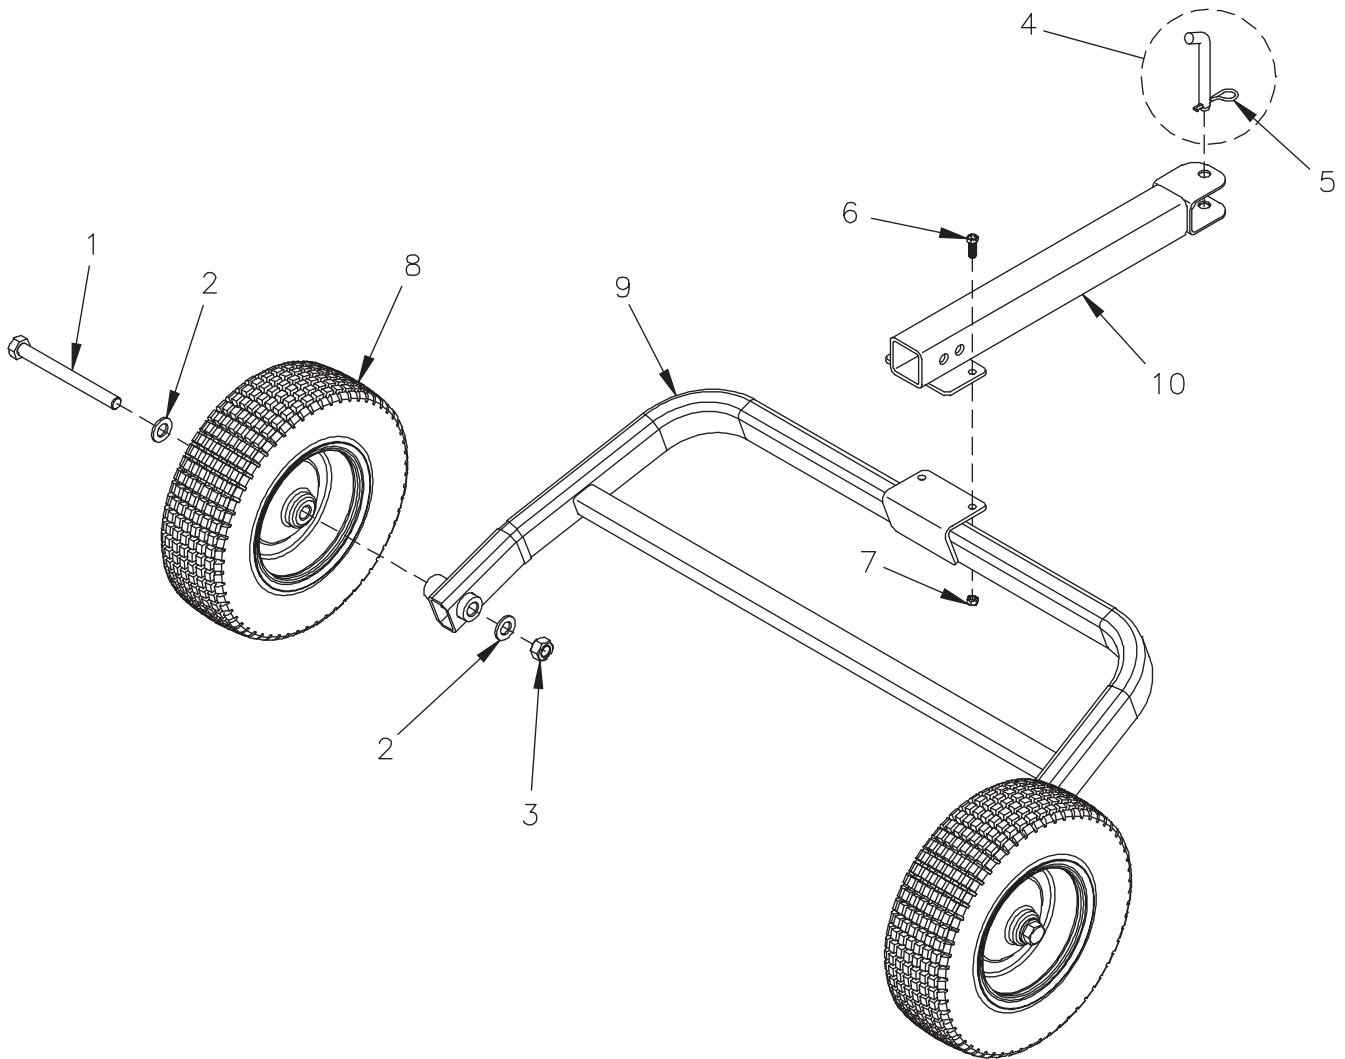

CAT. I 3-POINT HITCH MOUNT KIT

SEC
4

79204256 Cat 1 3-Point Hitch Mount Kit

DWG. NO. 7363

REF. NO.	PART NUMBER	DESCRIPTION	QTY.	REF. NO.	PART NUMBER	DESCRIPTION	QTY.
1	36360402	Top Link Pin Cat 1	1	4	81004481	Lynch Pin	3
2	30002234	Lower Hitch Pin Cat 1	2	5	952-001-008	Lock Washer 7/8 Inch	A/R
3	79204264	3-Point Attachment Weldment Spreader	1	6	951-001-021	Hex Nut 7/8-14	A/R

HINIKER RECEIVER HITCH SPREADER

TRAILER ASSEMBLY RECEIVER HITCH SPREADER

SEC 4

79204257 Trailer Mount Kit Off-Highway Vehicles

DWG. NO. 7364

REF. NO.	PART NUMBER	DESCRIPTION	QTY.	REF. NO.	PART NUMBER	DESCRIPTION	QTY.
1	950-001-153	Hex Head Cap Screw 3/4-10 x 7 1/2 Gr. 5	2	6	950-001-105	Hex Head Cap Screw 3/8-16 x 1 Gr. 5	2
2	033-12013	Flat Washer SAE 3/4 Inch	4	7	951-005-003	Nut-Lock Mac 3/8-16	2
3	951-003-010	Hex Lock Nut, Nylon Insert 3/4-10	2	8	79204276	Tire Assembly	2
4	79204190	Hitch Pin 5/8 Diameter	1	9	79204281	Lower Frame Weldment	1
5	953-005-003	Hair Pin Cotter .148 x 2 3/4	1	10	79204275	Upper Frame Weldment	1

HINIKER RECEIVER HITCH SPREADER

TIE DOWN STRAP

DWG. NO. 7309

REF. NO.	PART NUMBER	DESCRIPTION	QTY.	REF. NO.	PART NUMBER	DESCRIPTION	QTY.
1	79204200	Ratchet Tiedown Strap, 1 1/2" Strap, 6 Ft.	2				

SEC
4

HINIKER RECEIVER HITCH SPREADER