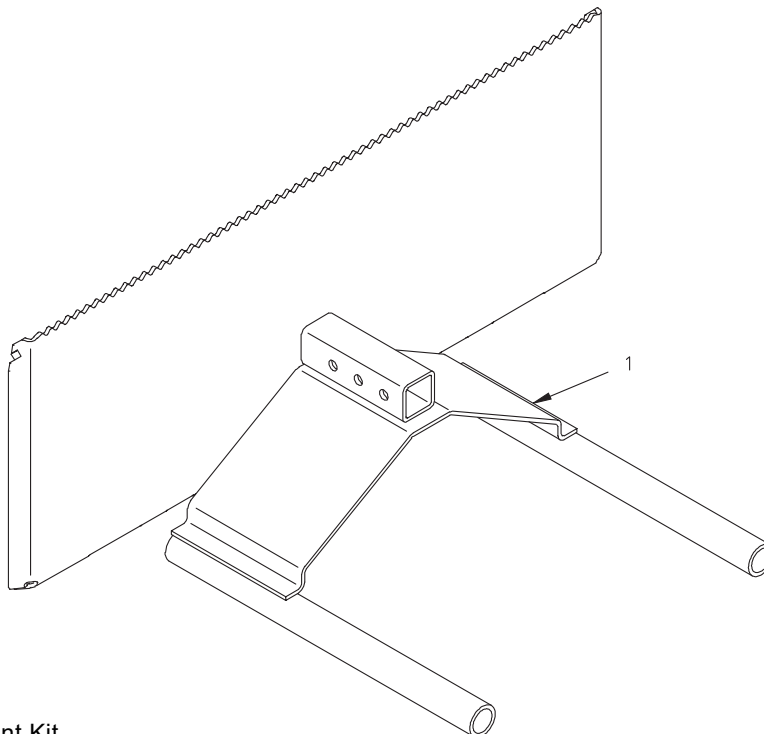

SKID STEER MOUNT KIT

79204334 Skid Steer Mount Kit

DWG. NO. 7502

REF. NO.	PART NUMBER	DESCRIPTION	QTY.	REF. NO.	PART NUMBER	DESCRIPTION	QTY.
1	79204329	Frame Weldment Tail Gate Spreader	1